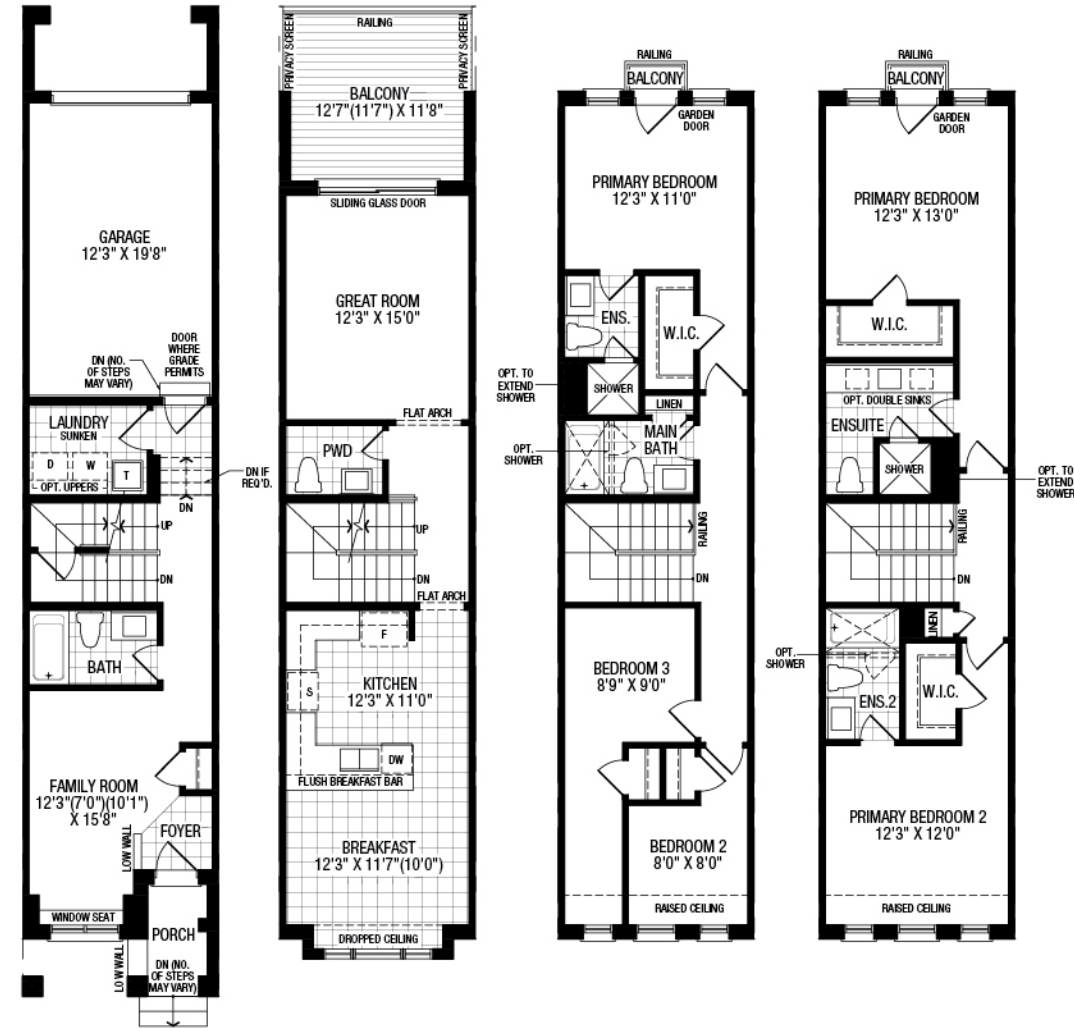

Ground Floor

Main Floor

Upper Floor

Upper Floor
(Opt. 2 Bedrooms)

Marshall

Elevation A – 1868 ft²
 Elevation B – 1855 ft²
 3 Bedrooms (Opt. 2 Bedrooms)

13' Towns

A

A

B

Ground Floor

Main Floor

Upper Floor

Upper Floor
(Opt. 2 Bedrooms)

Marshall End

Elevation A – 1919 ft²
 Elevation B – 1912 ft²
 3 Bedrooms (Opt. 2 Bedrooms)