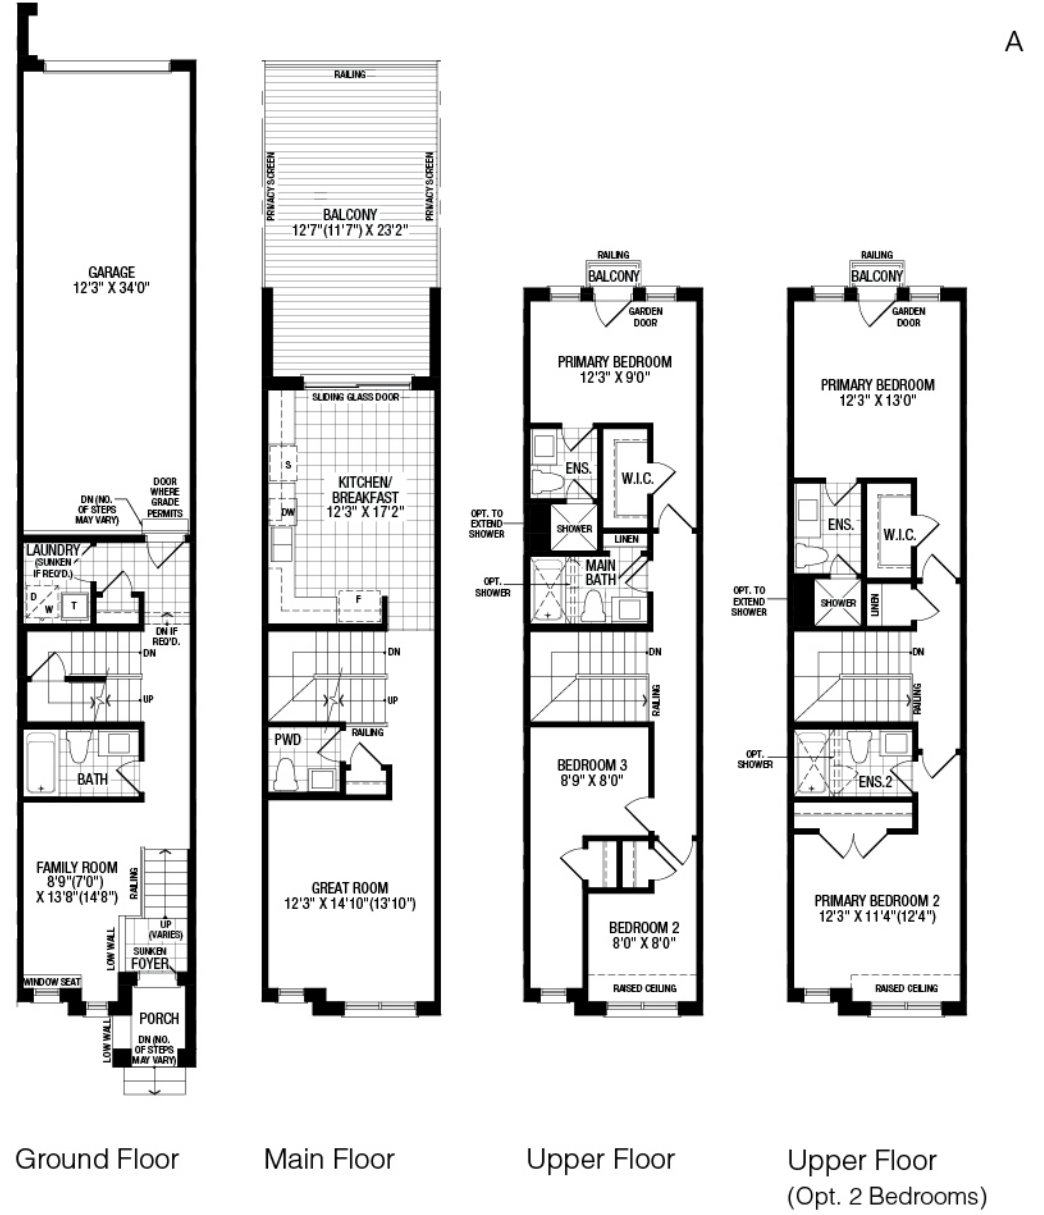

Main Floor

Upper Floor

Upper Floor
(Opt. 4 Bedrooms)

Ramone

Elevation A – 1638 ft²
 Elevation B – 1635 ft²
 3 Bedrooms (Opt. 2 Bedrooms)

13' Towns

Collins

Elevation A – 1744 ft²
 Elevation B – 1743 ft²
 3 Bedrooms (Opt. 2 Bedrooms)

13' Towns

A

Parton

Elevation A – 1855 ft²
 Elevation B – 1841 ft²
 3 Bedrooms (Opt. 2 Bedrooms)

13' Towns

Parton End

Elevation A – 1922 ft²
 Elevation B – 1916 ft²
 3 Bedrooms (Opt. 2 Bedrooms)

13' Towns