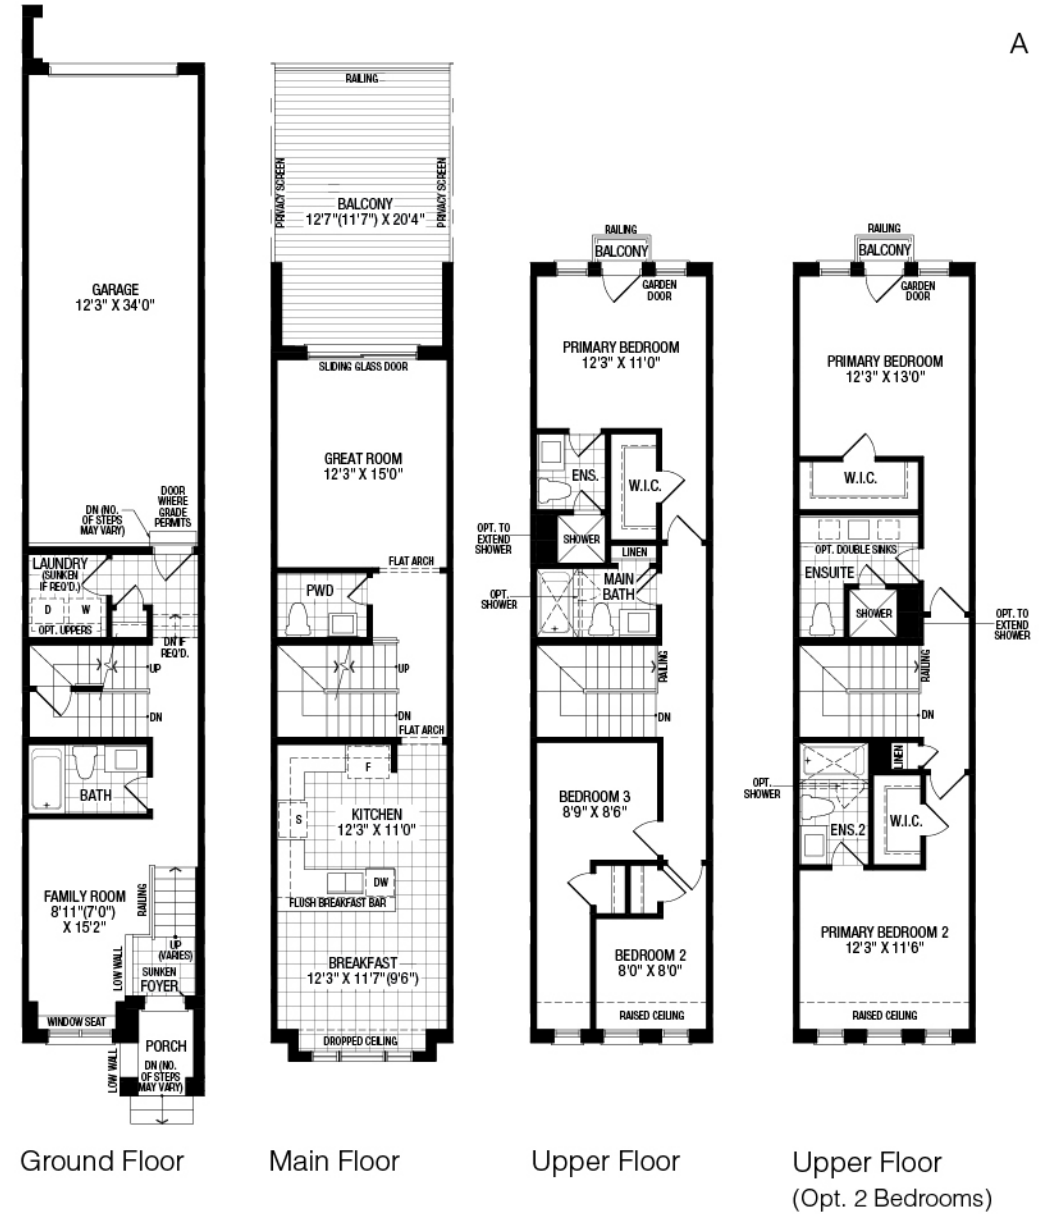

Main Floor

Upper Floor

Upper Floor
(Opt. 4 Bedrooms)

Ramone

Elevation A – 1638 ft²
 Elevation B – 1635 ft²
 3 Bedrooms (Opt. 2 Bedrooms)

13' Towns

Collins

Elevation A – 1744 ft²
 Elevation B – 1743 ft²
 3 Bedrooms (Opt. 2 Bedrooms)

13' Towns

A

Parton

Elevation A – 1855 ft²
 Elevation B – 1841 ft²
 3 Bedrooms (Opt. 2 Bedrooms)

13' Towns

Parton End

Elevation A – 1922 ft²
 Elevation B – 1916 ft²
 3 Bedrooms (Opt. 2 Bedrooms)

13' Towns

B

Checker

Elevation A – 1637 ft²
3 Bedrooms (Opt. 2 Bedrooms)

13' Towns

A

A

Ground Floor

Main Floor

Upper Floor

Upper Floor
(Opt. 2 Bedrooms)

Everly

Elevation A – 1746 ft²
3 Bedrooms (Opt. 2 Bedrooms)

13' Towns

A

A

Swift