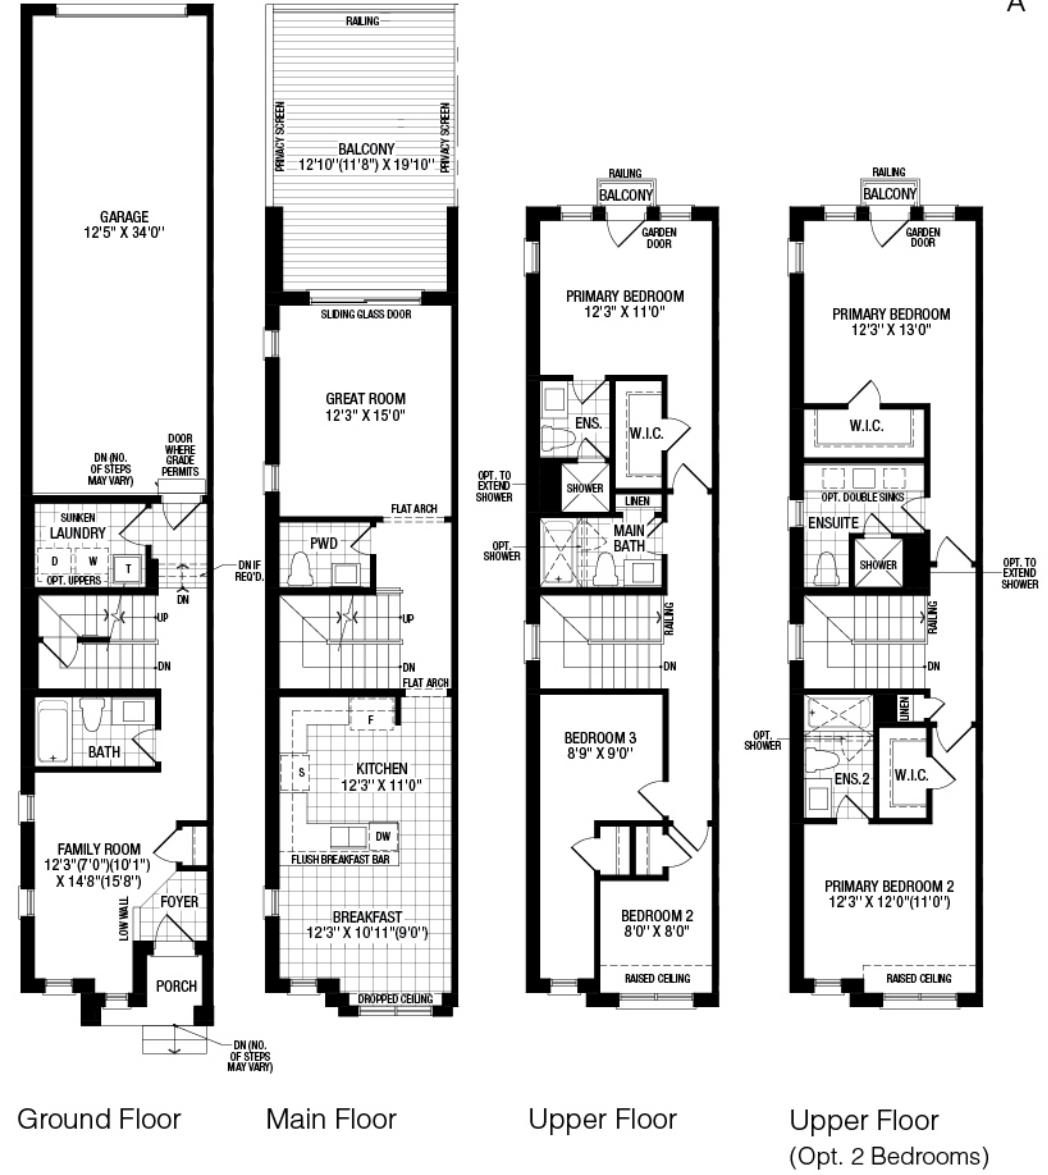

Elevation A – 1851 ft²
3 Bedrooms (Opt. 2 Bedrooms)

13' Towns

A

Swift End

Elevation A – 1919 ft²
3 Bedrooms (Opt. 2 Bedrooms)

13' Towns

A

A

Fogerty

Elevation A – 1637 ft²
 Elevation B – 1633 ft²
 3 Bedrooms (Opt. 2 Bedrooms)

13' Towns

A

A

B

Ground Floor

Main Floor

Upper Floor

Upper Floor
(Opt. 2 Bedrooms)

Simmons

Elevation A – 1736 ft²
 Elevation B – 1736 ft²
 3 Bedrooms (Opt. 2 Bedrooms)

13' Towns

A

A

B