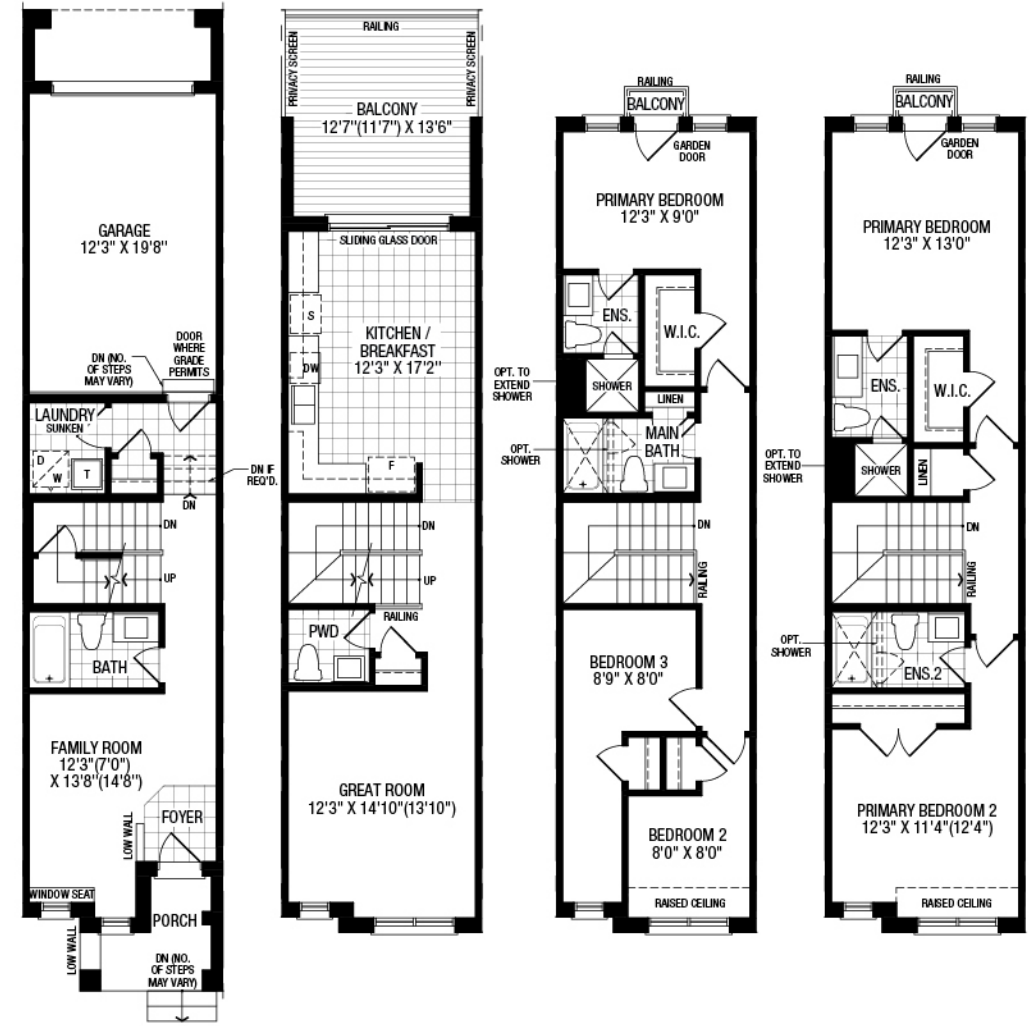

Fogerty

Elevation A – 1637 ft²
 Elevation B – 1633 ft²
 3 Bedrooms (Opt. 2 Bedrooms)

13' Towns

A

A

B

Ground Floor

Main Floor

Upper Floor

Upper Floor
(Opt. 2 Bedrooms)

Simmons

Elevation A – 1736 ft²
 Elevation B – 1736 ft²
 3 Bedrooms (Opt. 2 Bedrooms)

13' Towns

A

A

B

Ground Floor

Main Floor

Upper Floor

Upper Floor
(Opt. 2 Bedrooms)

Marshall

Elevation A – 1868 ft²
 Elevation B – 1855 ft²
 3 Bedrooms (Opt. 2 Bedrooms)

13' Towns

A