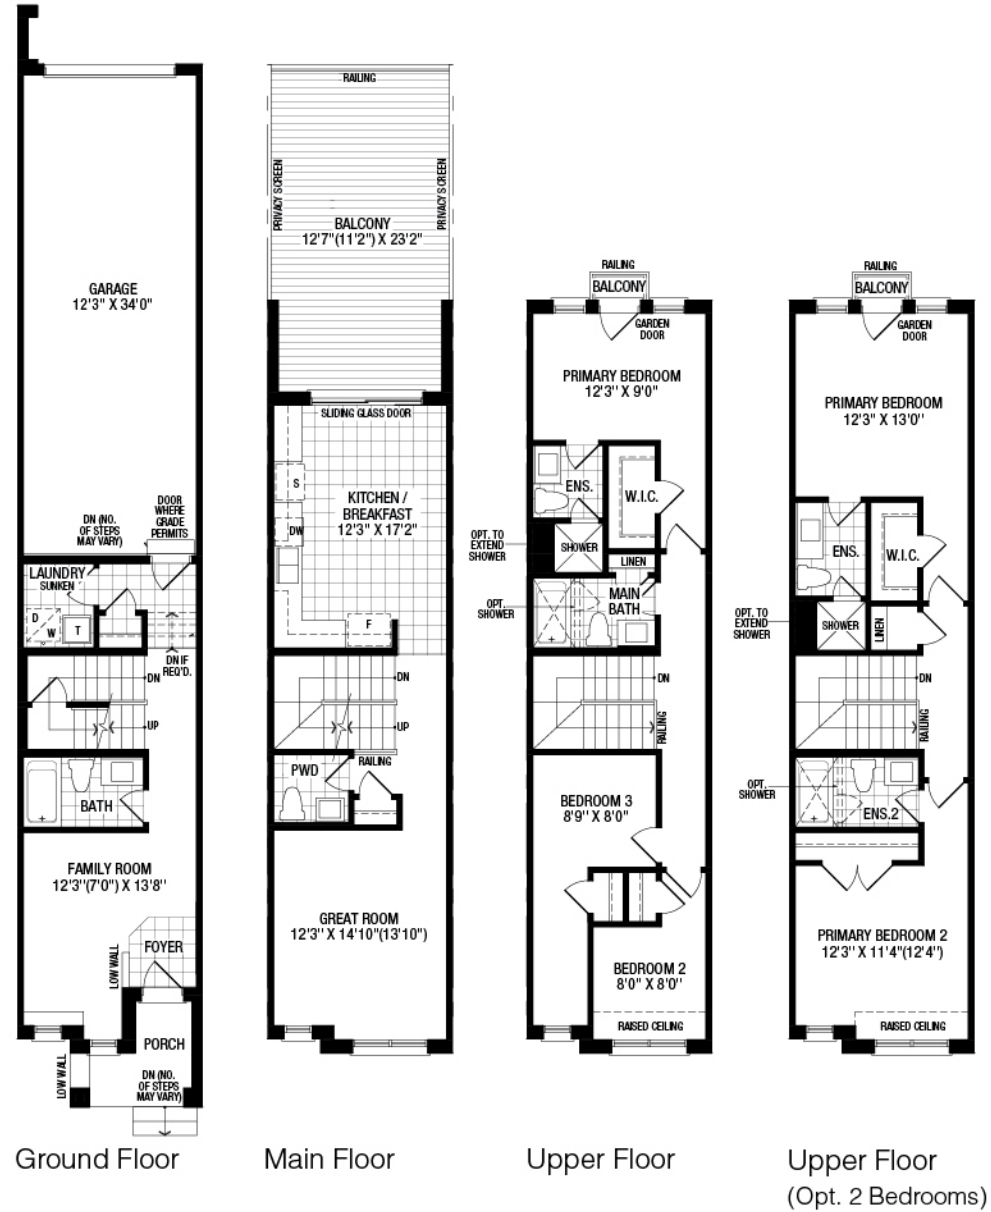

Upper Floor

Upper Floor
(Opt. 2 Bedrooms)

Everly

Elevation A – 1746 ft²
3 Bedrooms (Opt. 2 Bedrooms)

13' Towns

A

A

Swift

Elevation A – 1851 ft²
3 Bedrooms (Opt. 2 Bedrooms)

13' Towns

A

Swift End

Elevation A – 1919 ft²
3 Bedrooms (Opt. 2 Bedrooms)

13' Towns

A

A

Fogerty

Elevation A – 1637 ft²
 Elevation B – 1633 ft²
 3 Bedrooms (Opt. 2 Bedrooms)

13' Towns

A

A

B

Ground Floor

Main Floor