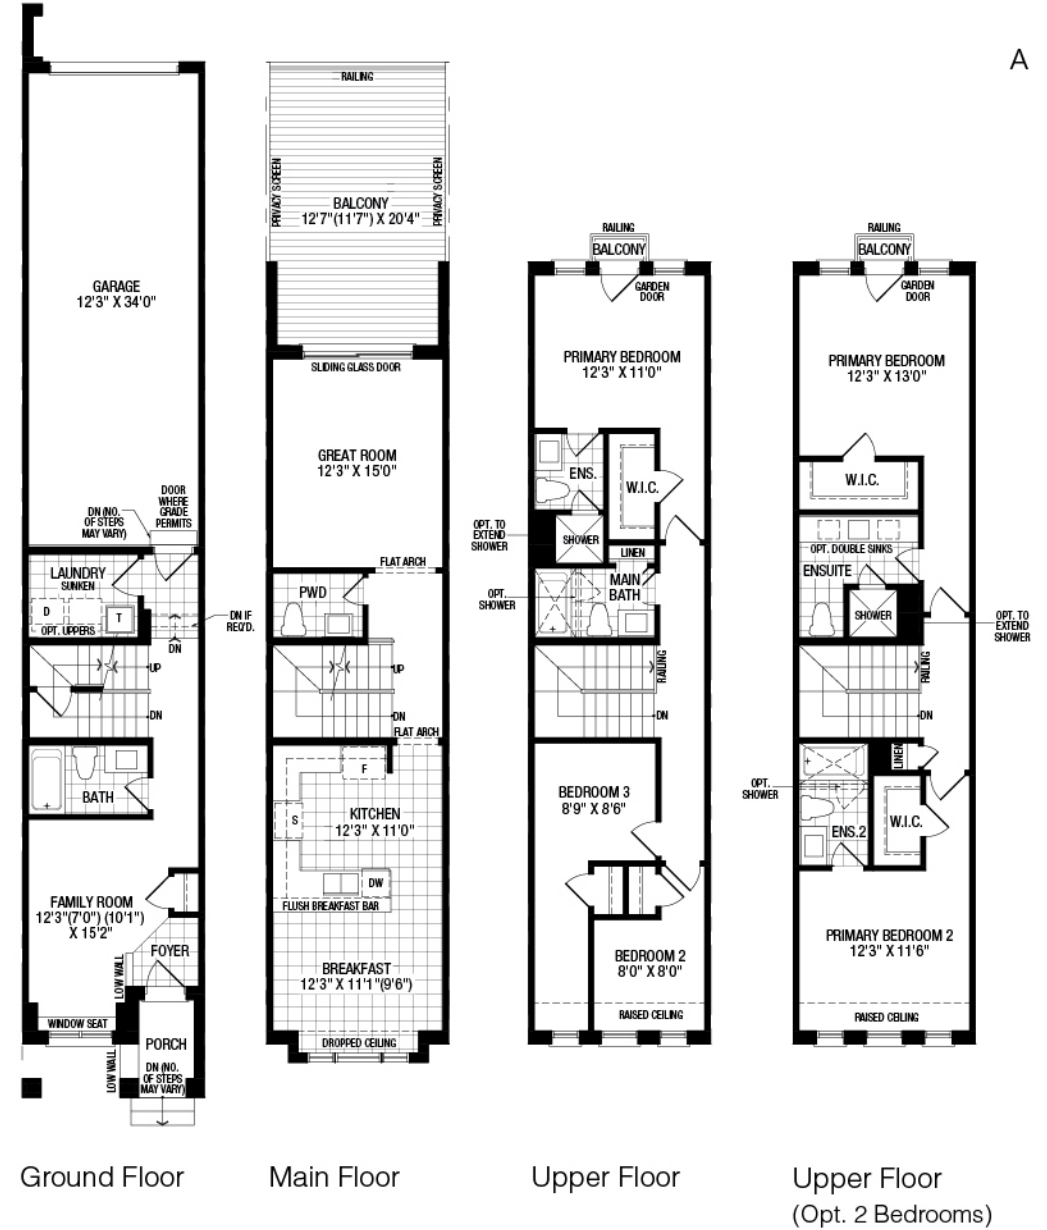

Upper Floor

Upper Floor
(Opt. 2 Bedrooms)

Everly

Elevation A – 1746 ft²
3 Bedrooms (Opt. 2 Bedrooms)

13' Towns

A

A

Swift

Elevation A – 1851 ft²
3 Bedrooms (Opt. 2 Bedrooms)

13' Towns

A

Swift End

Elevation A – 1919 ft²
3 Bedrooms (Opt. 2 Bedrooms)

13' Towns

A

A

Fogerty

Elevation A – 1637 ft²
 Elevation B – 1633 ft²
 3 Bedrooms (Opt. 2 Bedrooms)

13' Towns

A

A

B

Ground Floor

Main Floor