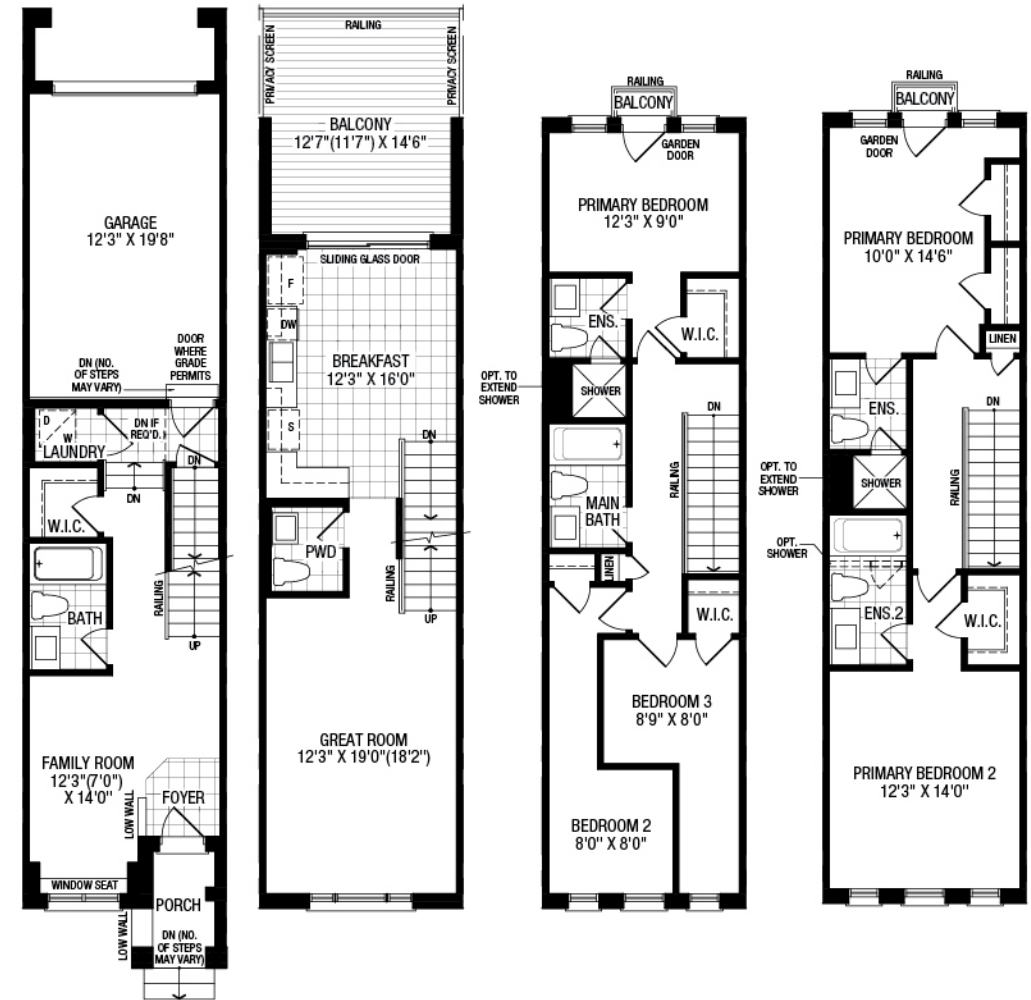

Fogerty

Elevation A – 1637 ft²
 Elevation B – 1633 ft²
 3 Bedrooms (Opt. 2 Bedrooms)

13' Towns

A

A

B

Ground Floor

Main Floor

Upper Floor

Upper Floor
(Opt. 2 Bedrooms)

Simmons

Elevation A – 1736 ft²
 Elevation B – 1736 ft²
 3 Bedrooms (Opt. 2 Bedrooms)

13' Towns

A

A

B