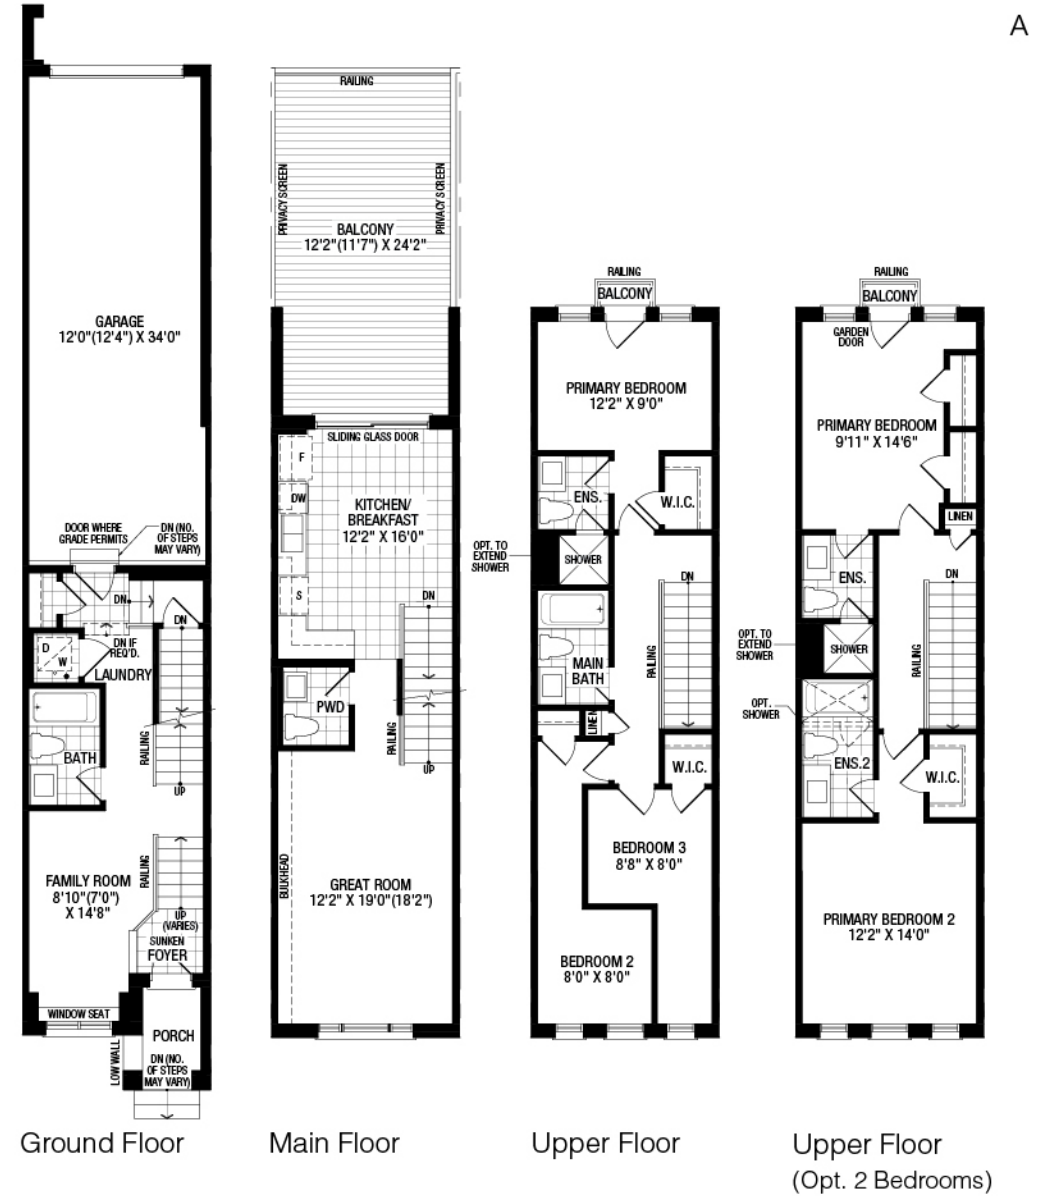

Main Floor

Upper Floor

Upper Floor
(Opt. 4 Bedrooms)

Ramone

Elevation A – 1638 ft²
 Elevation B – 1635 ft²
 3 Bedrooms (Opt. 2 Bedrooms)

13' Towns

Collins

Elevation A – 1744 ft²
 Elevation B – 1743 ft²
 3 Bedrooms (Opt. 2 Bedrooms)