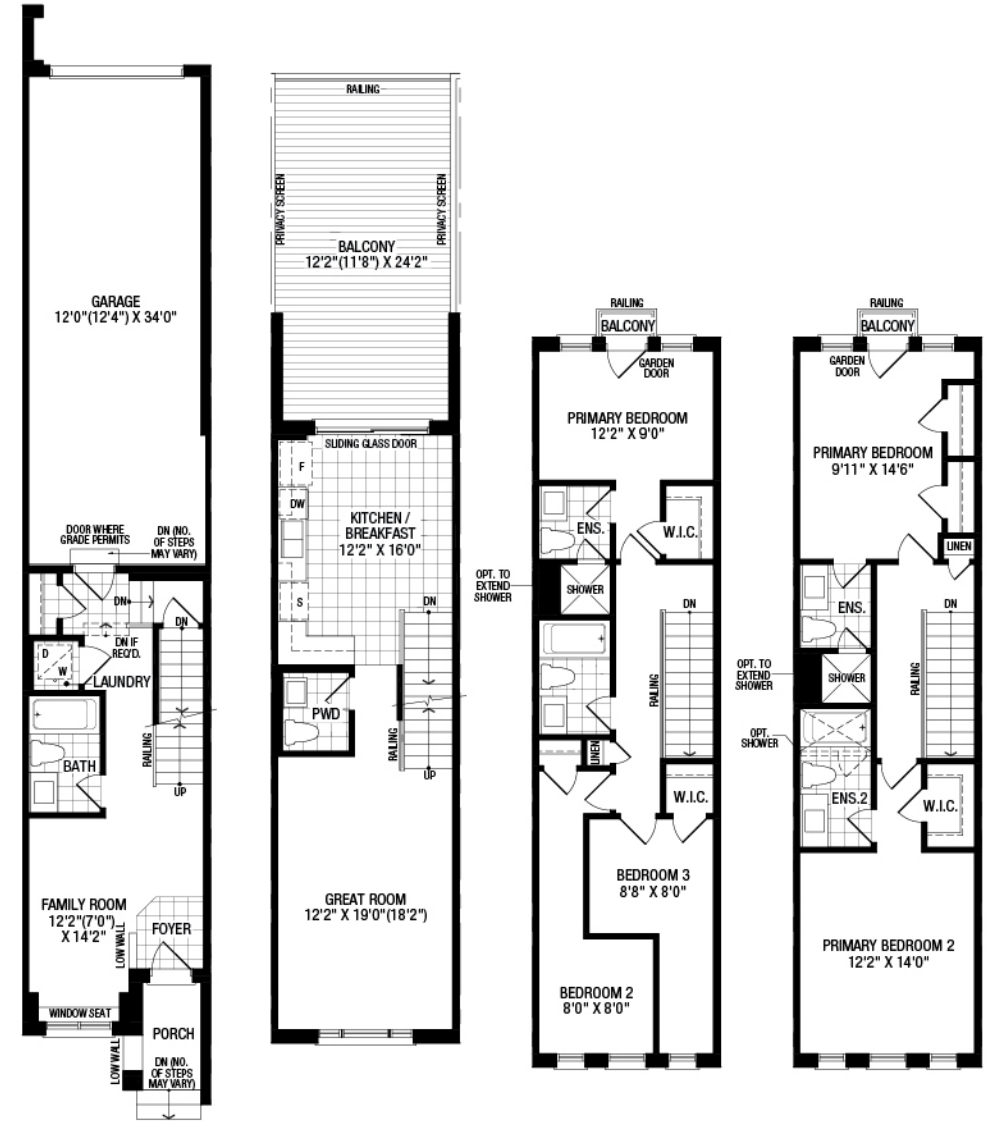

B

Checker

Elevation A – 1637 ft²
3 Bedrooms (Opt. 2 Bedrooms)

13' Towns

A

A

Ground Floor

Main Floor

Upper Floor

Upper Floor
(Opt. 2 Bedrooms)

Everly

Elevation A – 1746 ft²
3 Bedrooms (Opt. 2 Bedrooms)

13' Towns

A

A

Swift