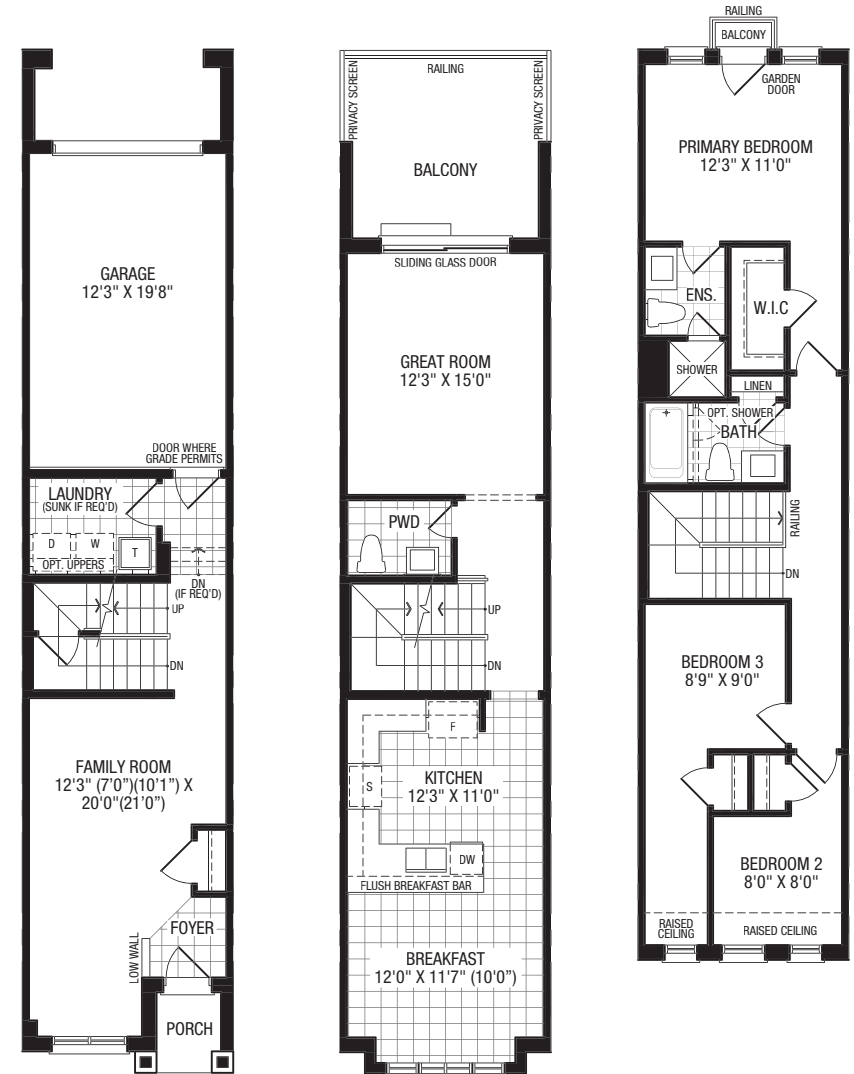

Orbison

Elevation A – 1868 ft²
 Elevation B – 1855 ft²
 3 Bedrooms

13' Towns

A

B

A

Ground Floor

Main Floor

Upper Floor

Orbison (End)

Elevation A – 1868 ft²
Elevation B – 1855 ft²
3 Bedrooms

13' Towns

A

B

A

Ground Floor

Main Floor

Upper Floor

Santana

Elevation A – 1800 ft²
 Elevation B – 1797 ft²
 3 Bedrooms

20' Towns

A

B

A

Ground Floor

Upper Floor