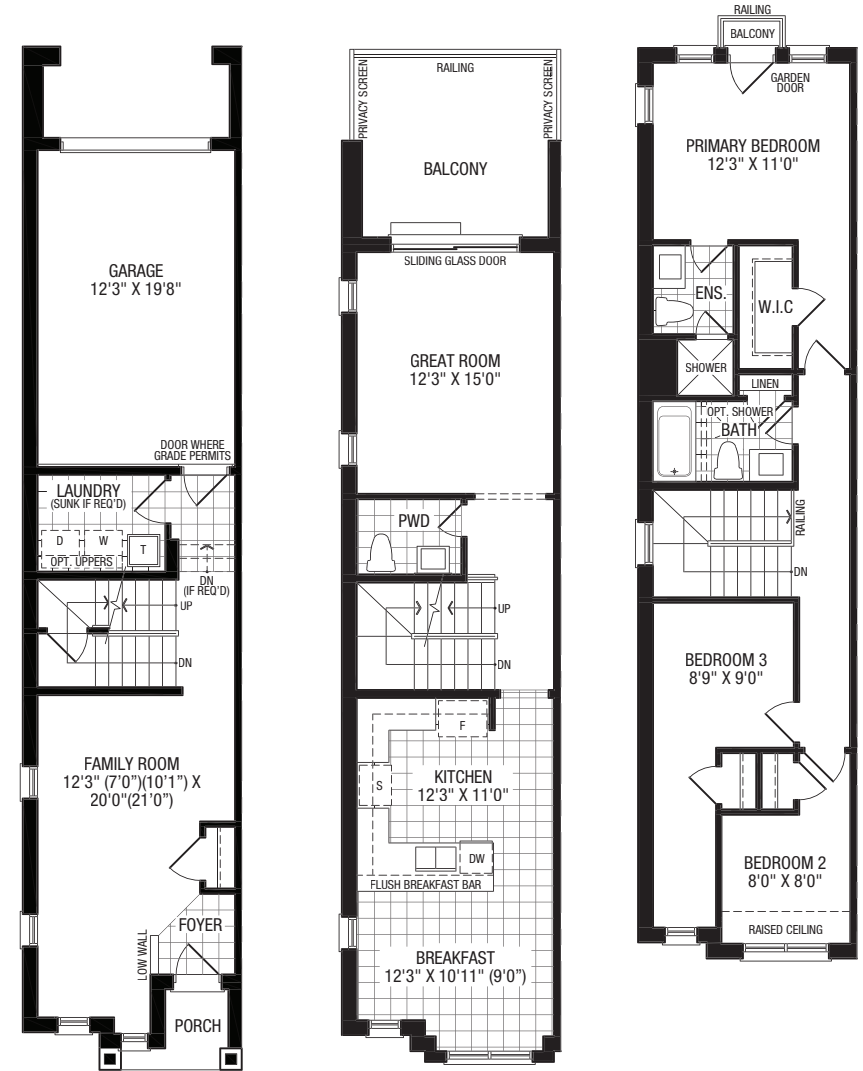

Orbison

Elevation A – 1868 ft²
 Elevation B – 1855 ft²
 3 Bedrooms

13' Towns

A

B

A

Ground Floor

Main Floor

Upper Floor

Orbison (End)

Elevation A – 1868 ft²
Elevation B – 1855 ft²
3 Bedrooms

13' Towns

A

B

A

Ground Floor

Main Floor

Upper Floor

Santana

Elevation A – 1800 ft²
 Elevation B – 1797 ft²
 3 Bedrooms

20' Towns

A

B

A

Ground Floor

Upper Floor