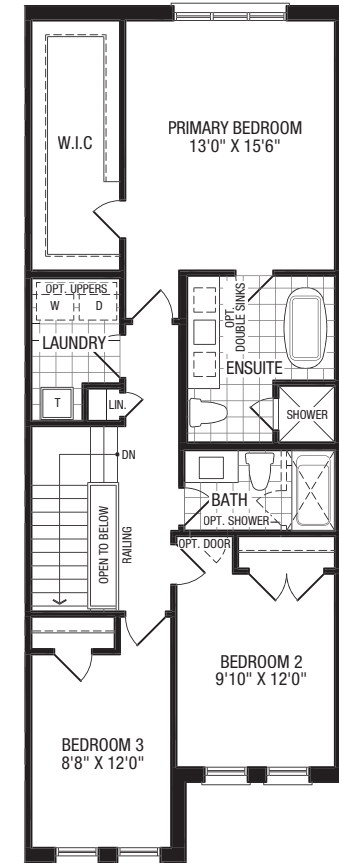

Orbison

Elevation A – 1868 ft²
 Elevation B – 1855 ft²
 3 Bedrooms

13' Towns

A

B

A

Ground Floor

Main Floor

Upper Floor

Orbison (End)

Elevation A – 1868 ft²
Elevation B – 1855 ft²
3 Bedrooms

13' Towns

A

B

A

Ground Floor

Main Floor

Upper Floor

Santana

Elevation A – 1800 ft²
 Elevation B – 1797 ft²
 3 Bedrooms

20' Towns

A

B

A

Ground Floor

Upper Floor