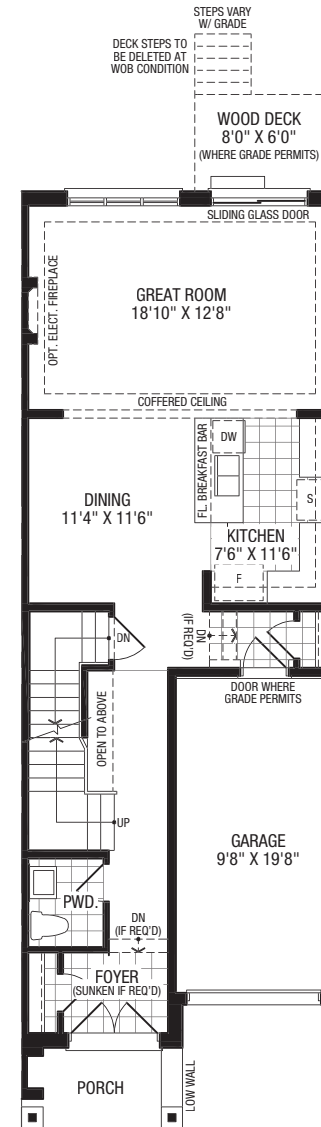

Orbison

Elevation A – 1868 ft²
 Elevation B – 1855 ft²
 3 Bedrooms

13' Towns

A

B

A

Ground Floor

Main Floor

Upper Floor

Orbison (End)

Elevation A – 1868 ft²
Elevation B – 1855 ft²
3 Bedrooms

13' Towns

A

B

A

Ground Floor

Main Floor

Upper Floor

Santana

Elevation A – 1800 ft²
 Elevation B – 1797 ft²
 3 Bedrooms

20' Towns

A

B

A

Ground Floor

Upper Floor