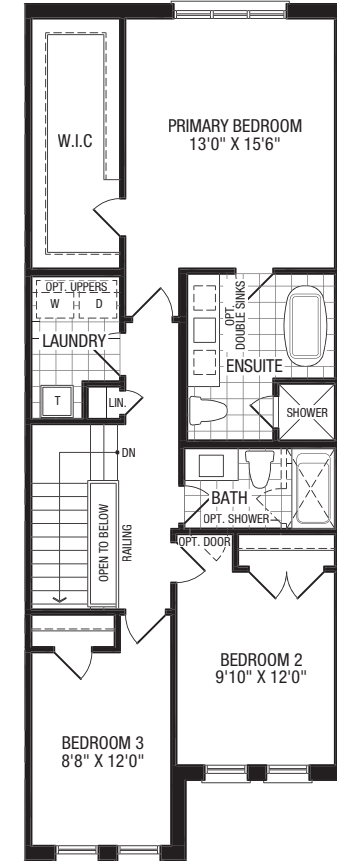

Santana

Elevation A – 1800 ft²
 Elevation B – 1797 ft²
 3 Bedrooms

20' Towns

A

B

A

Ground Floor

Upper Floor