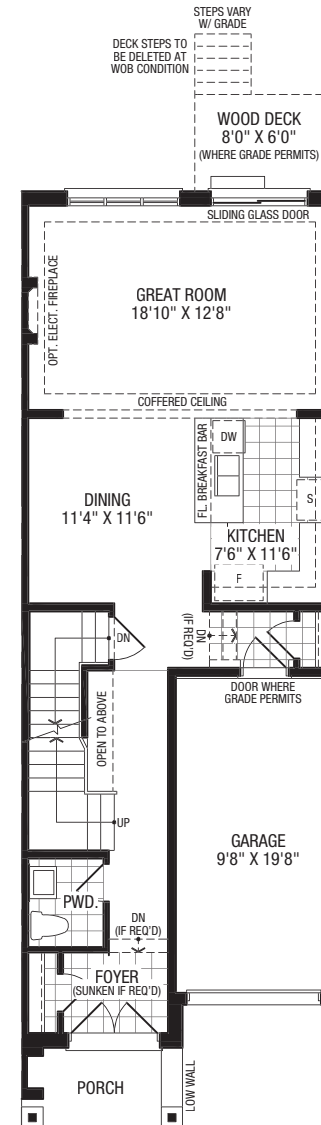

Santana

Elevation A – 1800 ft²
 Elevation B – 1797 ft²
 3 Bedrooms

20' Towns

A

B

A

Ground Floor

Upper Floor